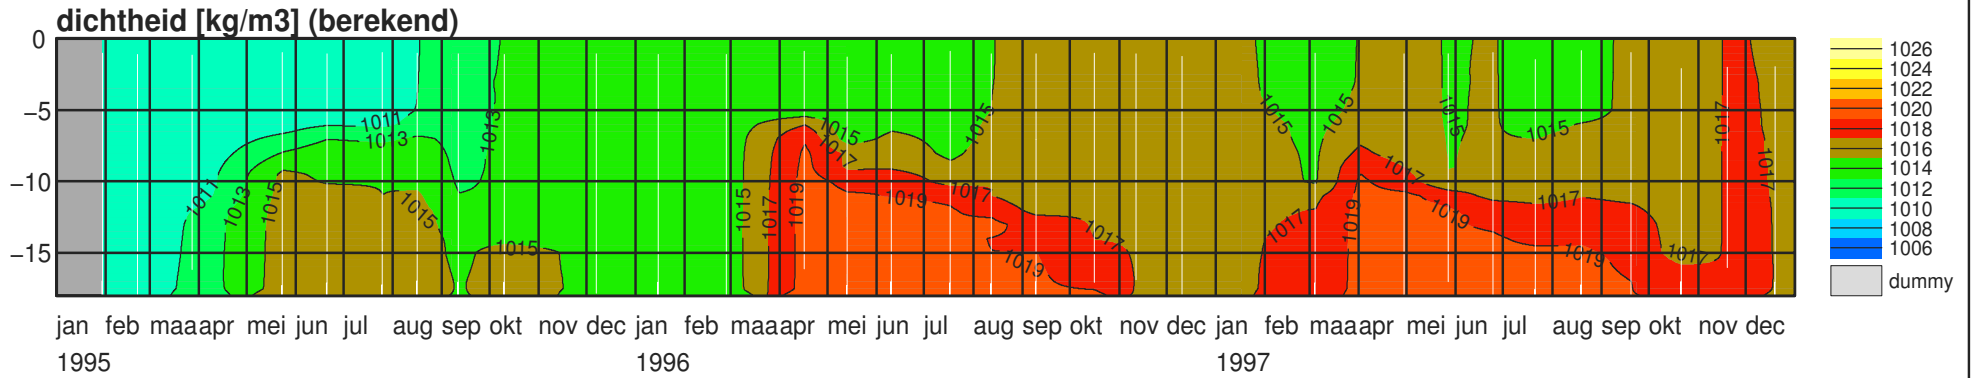

VTSO – put De Piet