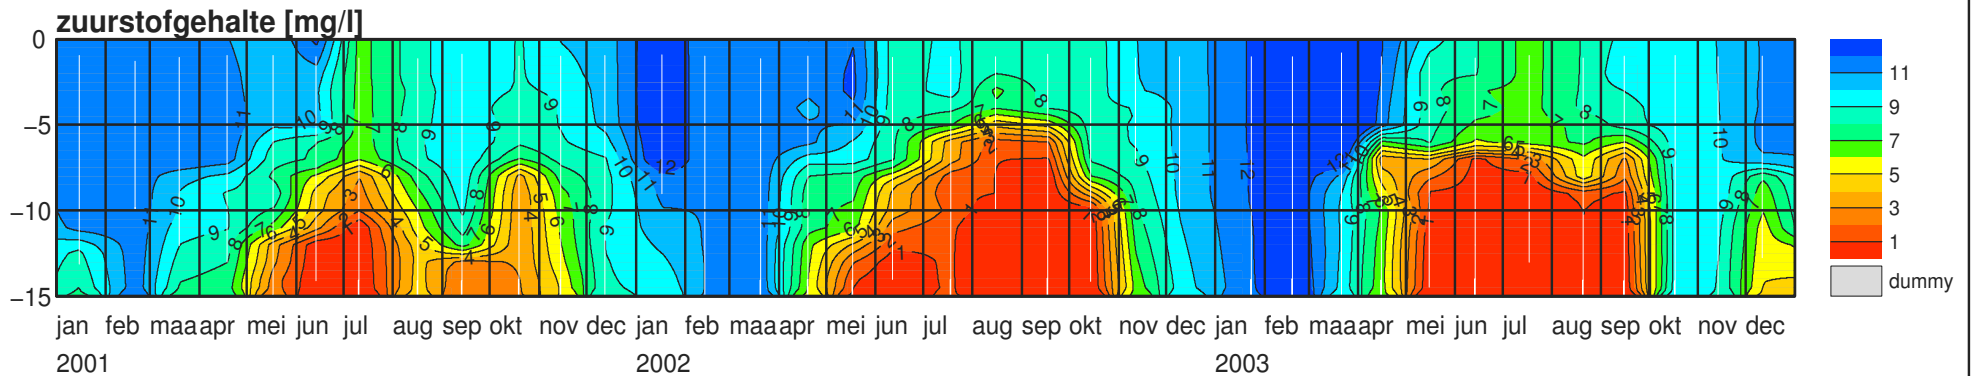

VTSO – put Middelpaten