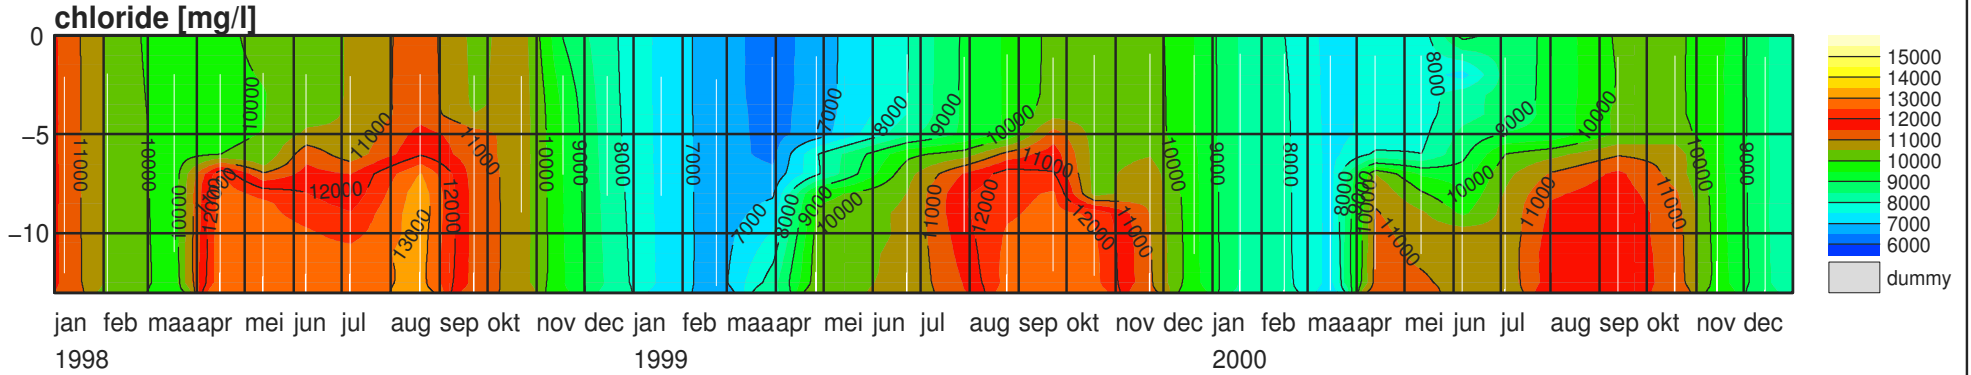

VTSO – put Vrouwenpolder

VTSO – put Vrouwenpolder

VTSO – put Oostwating

VTSO – put Oostwating

VTSO – put Oostwating

VTSO – put Oostwatering

VTSO – put Oostwating

VTSO – put De Piet