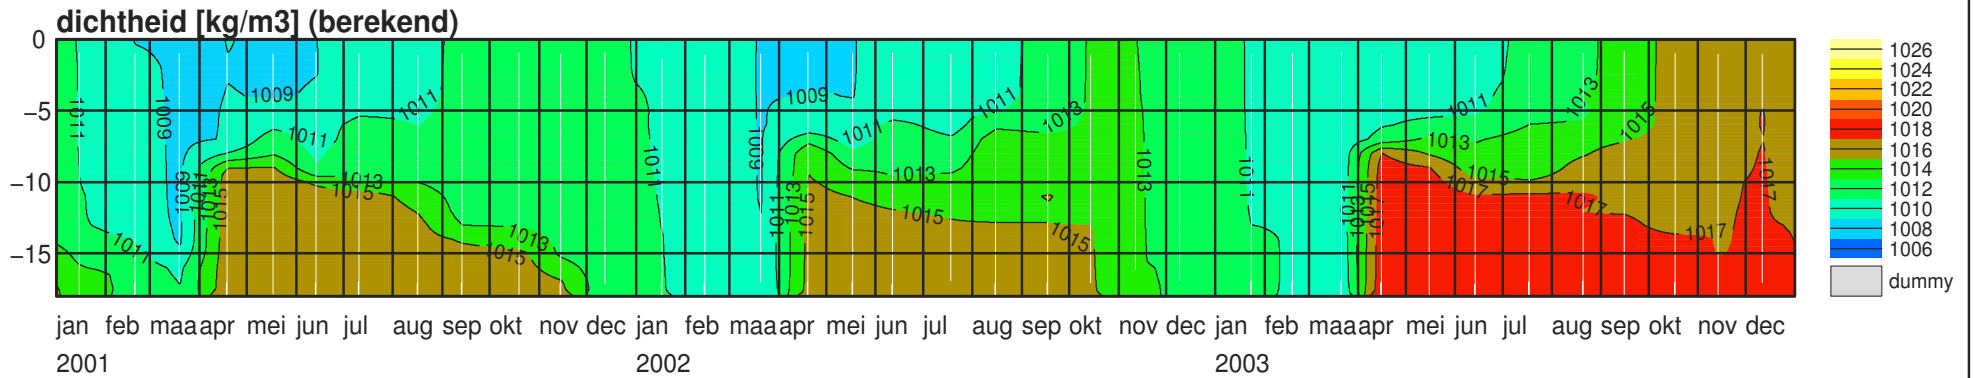

VTSO – put De Piet