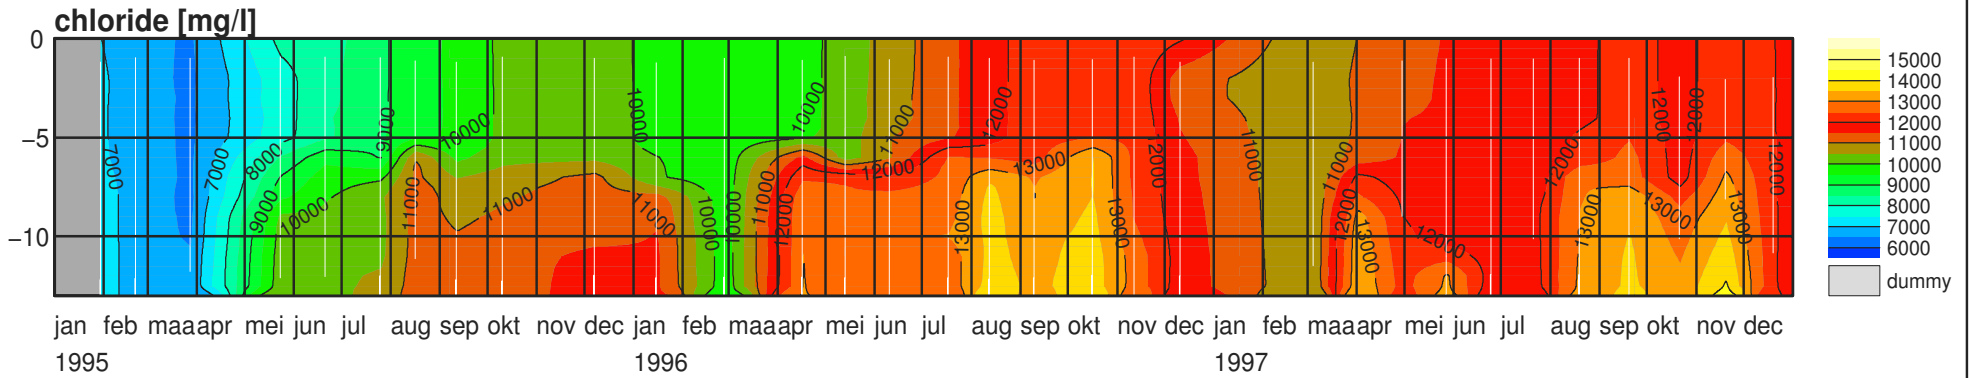

VTSO – put Vrouwenpolder

VTSO – put Vrouwenpolder

VTSO – put Oostwating

VTSO – put Oostwating

VTSO – put Oostwating

VTSO – put Oostwatering

VTSO – put Oostwating

VTSO – put De Piet