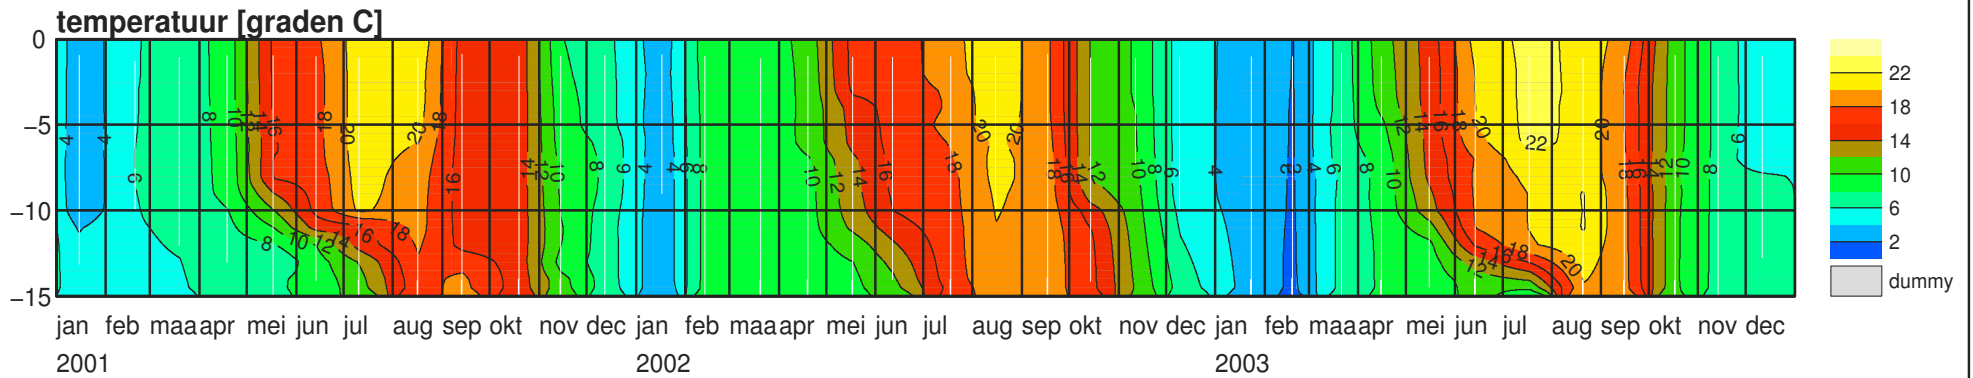

VTSO – put Middelplaten