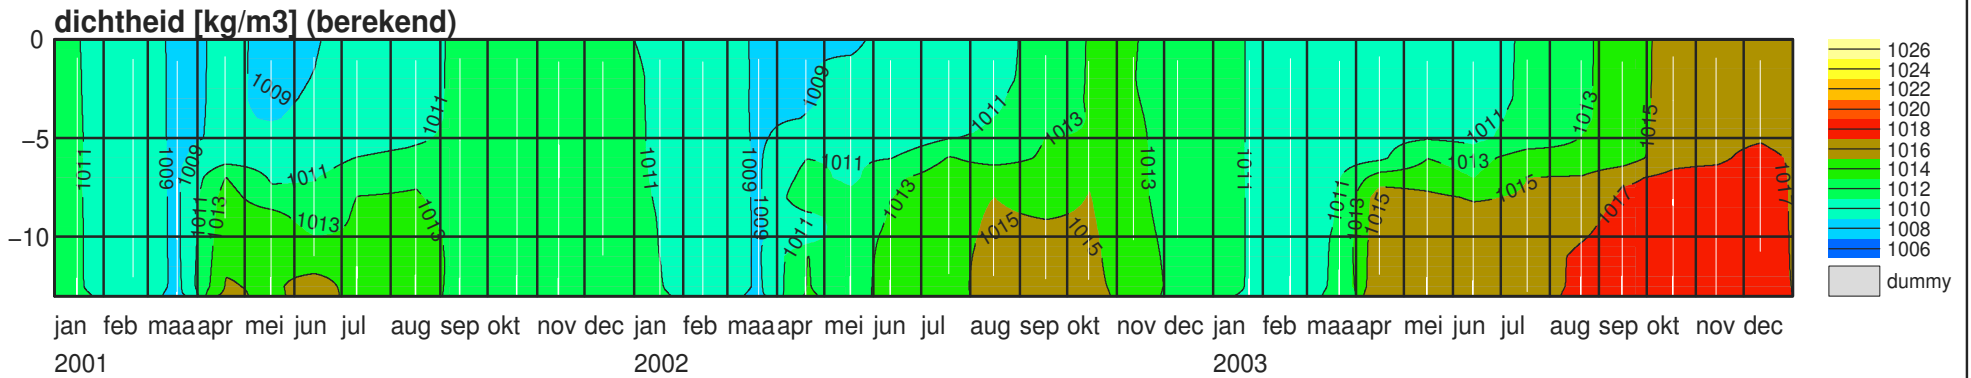

VTSO – put Vrouwenpolder

VTSO – put Vrouwenpolder

VTSO – put Oostwating

VTSO – put Oostwating

VTSO – put Oostwating

VTSO – put Oostwatering

VTSO – put Oostwating

VTSO – put De Piet