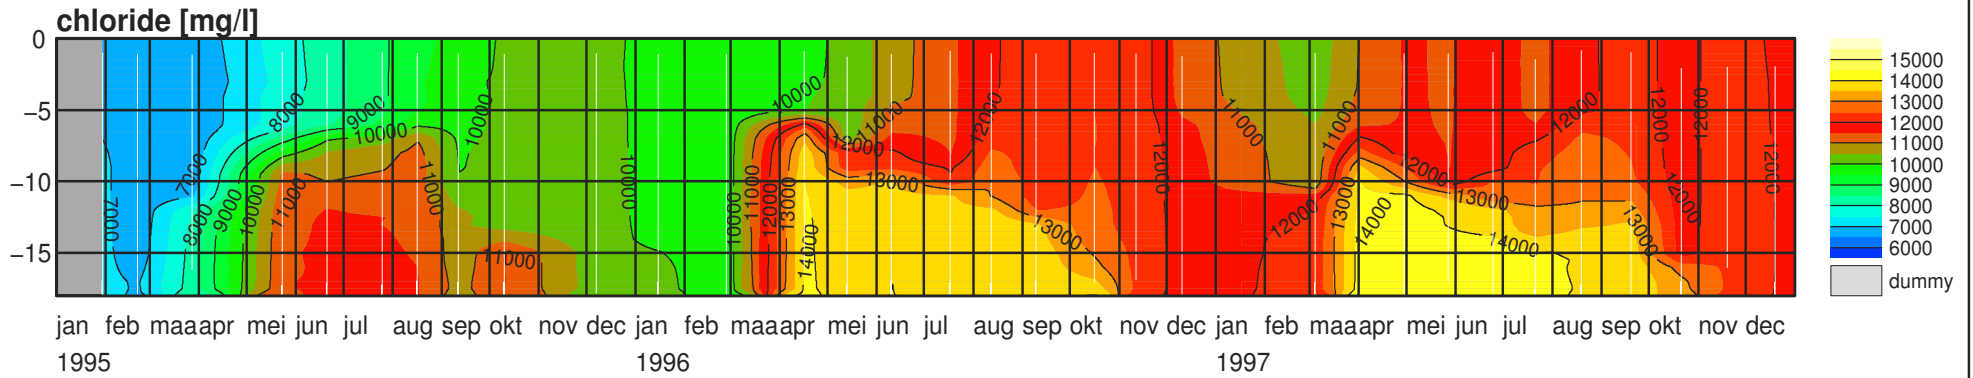

VTSO – put De Piet