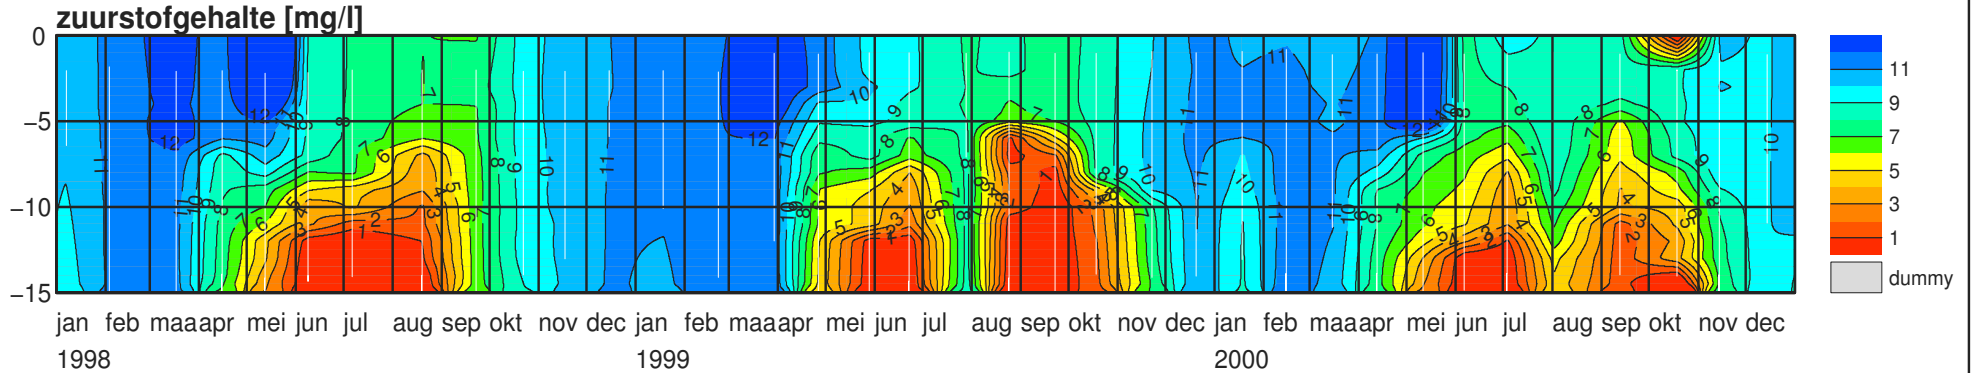

VTSO – put Middelpaten