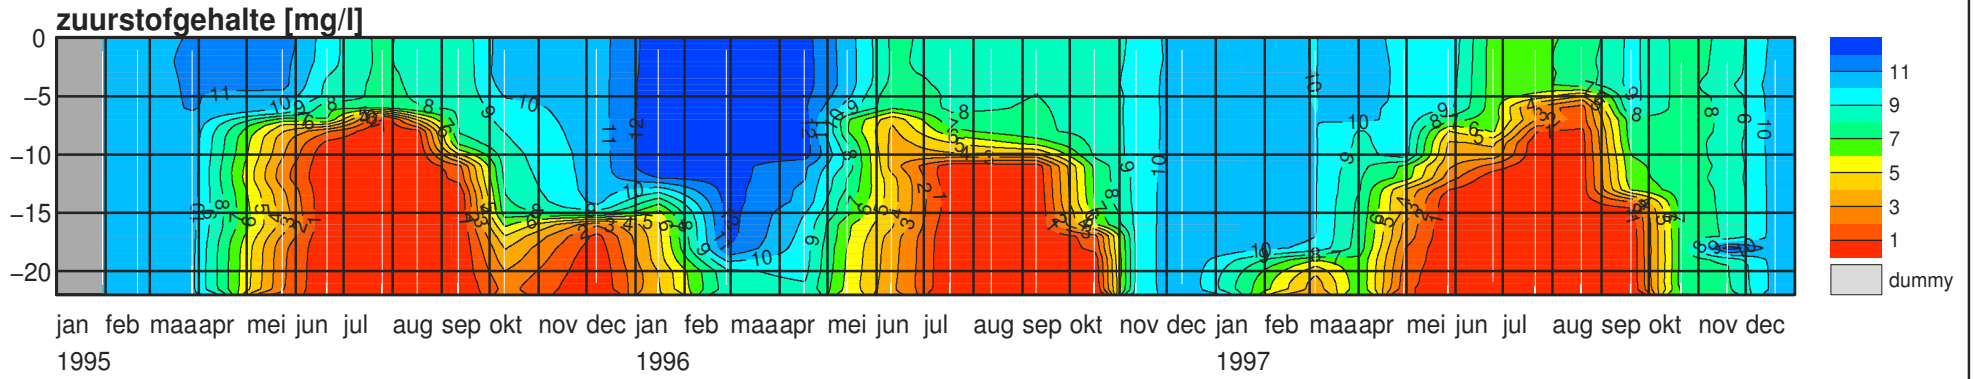

VTSO – put Vrouwenpolder

VTSO – put Vrouwenpolder

VTSO – put Oostwating

VTSO – put Oostwating

VTSO – put Oostwating

VTSO – put Oostwatering

VTSO – put Oostwating

VTSO – put De Piet

VTSO – put De Piet

VTSO – put De Piet

VTSO – put De Piet

VTSO – put De Piet

VTSO – put Soelekerke

VTSO – put Soelekerke

VTSO – put Soelekerke

VTSO – put Soelekerke