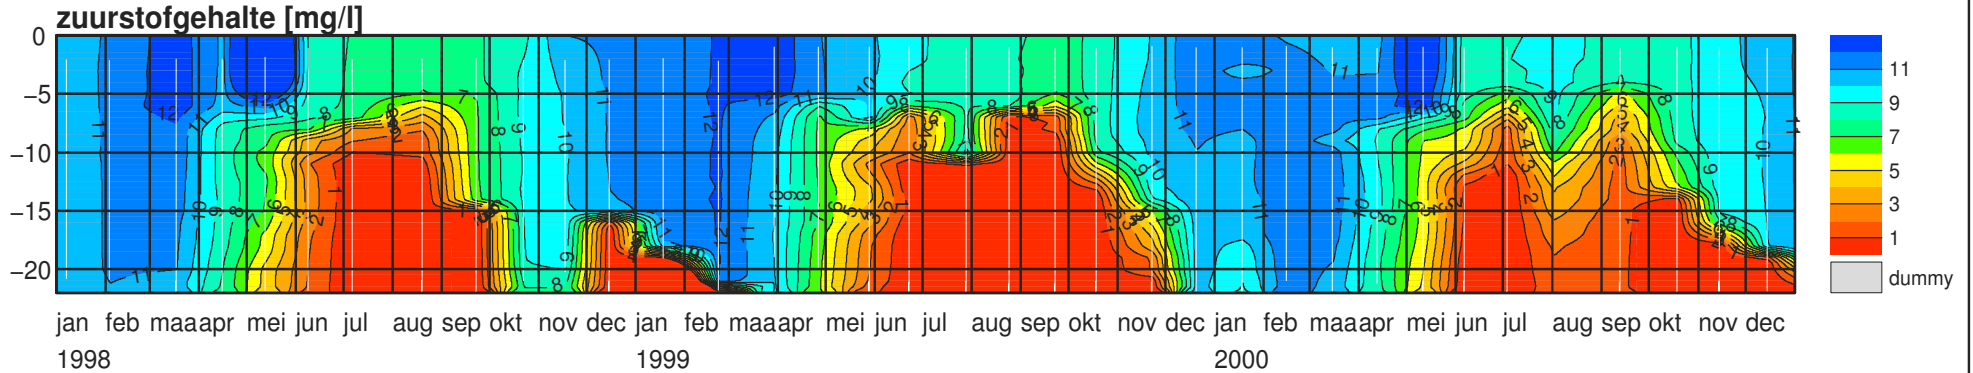

VTSO – put Vrouwenpolder

VTSO – put Vrouwenpolder

VTSO – put Oostwating

VTSO – put Oostwating

VTSO – put Oostwating

VTSO – put Oostwatering

VTSO – put Oostwating

VTSO – put De Piet

VTSO – put De Piet

VTSO – put De Piet

VTSO – put De Piet

VTSO – put De Piet

VTSO – put Soelekerke

VTSO – put Soelekerke

VTSO – put Soelekerke

VTSO – put Soelekerke