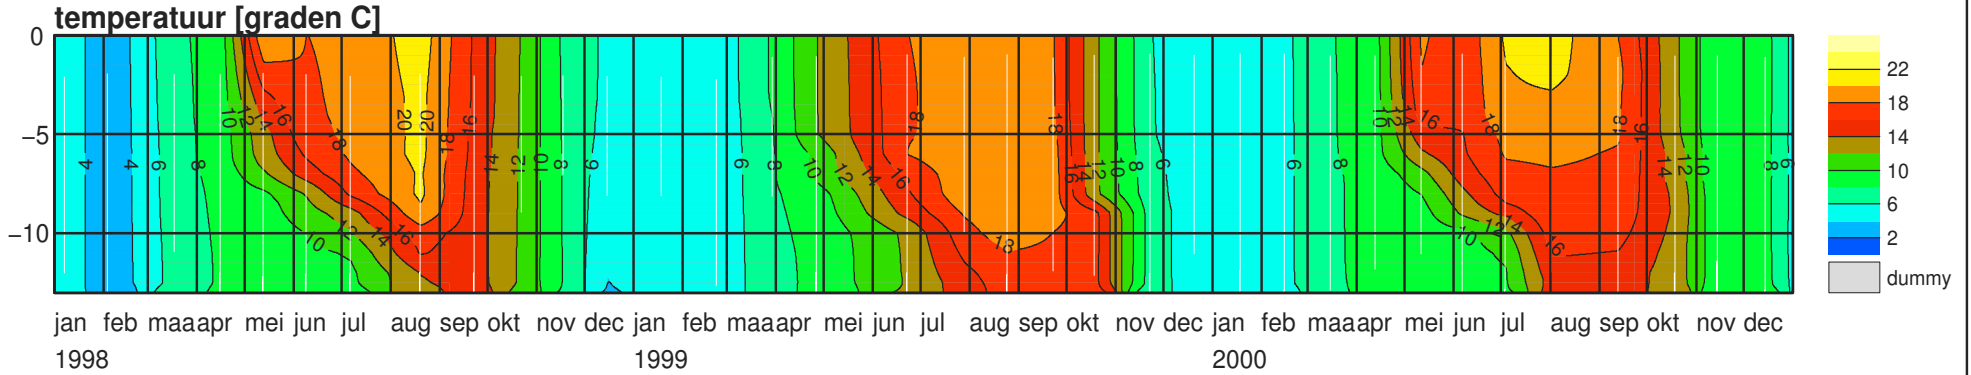

VTSO – put Vrouwenpolder

VTSO – put Vrouwenpolder

VTSO – put Oostwating

VTSO – put Oostwating

VTSO – put Oostwating

VTSO – put Oostwatering

VTSO – put Oostwating

VTSO – put De Piet