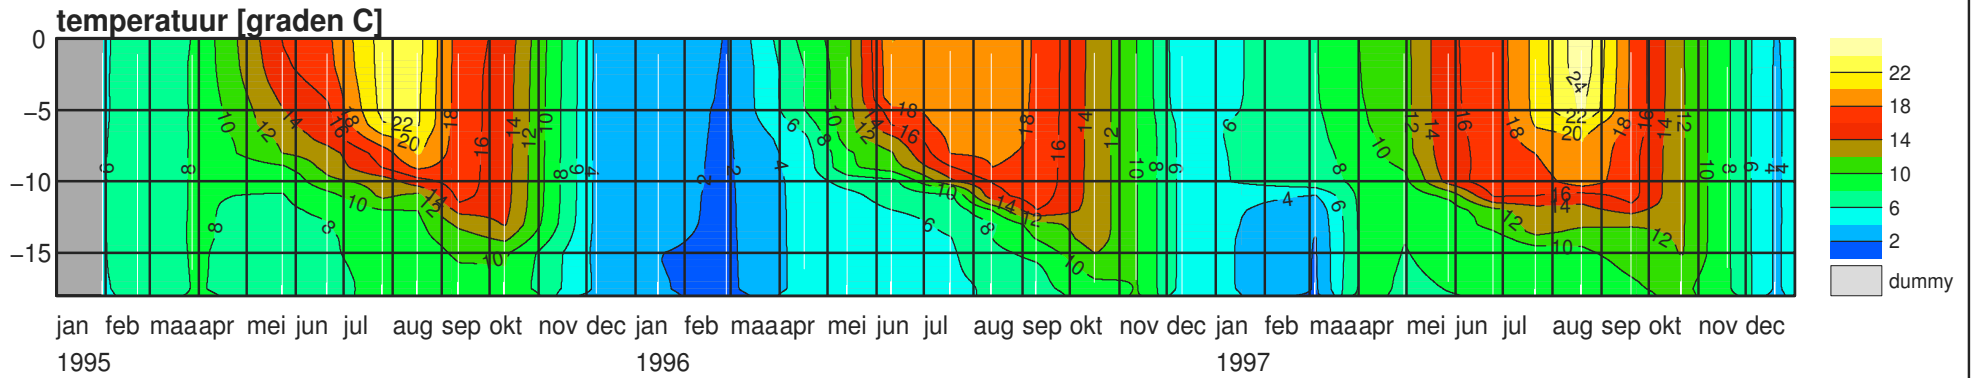

VTSO – put De Piet