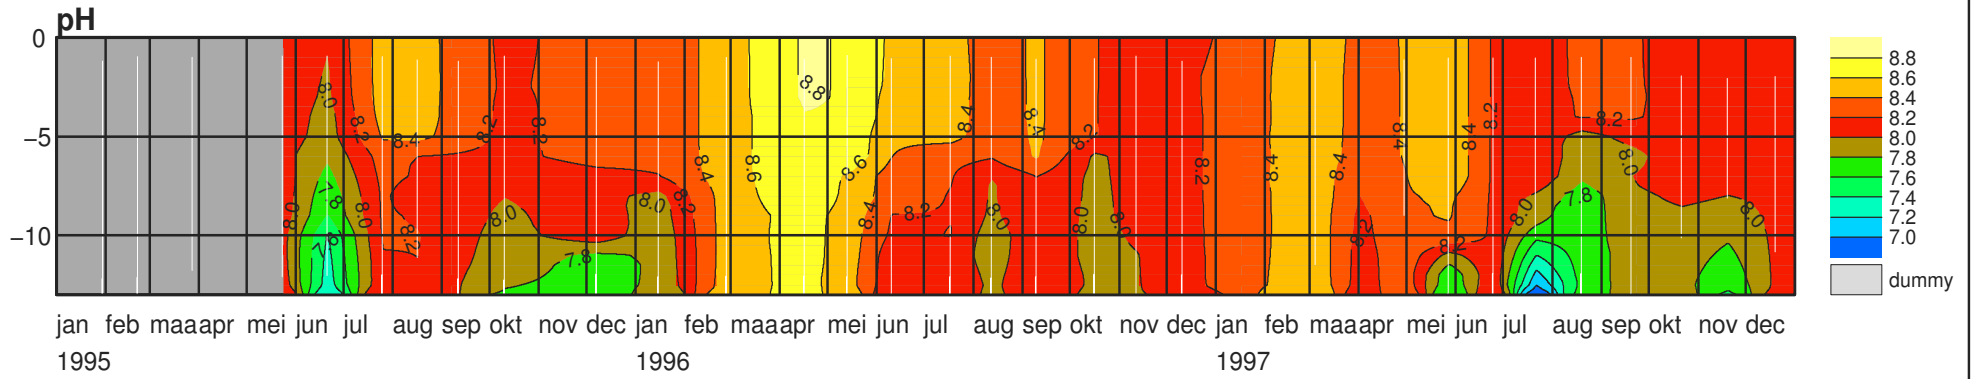

VTSO – put Vrouwenpolder

VTSO – put Vrouwenpolder

VTSO – put Oostwating

VTSO – put Oostwating

VTSO – put Oostwating

VTSO – put Oostwatering

VTSO – put Oostwating

VTSO – put De Piet