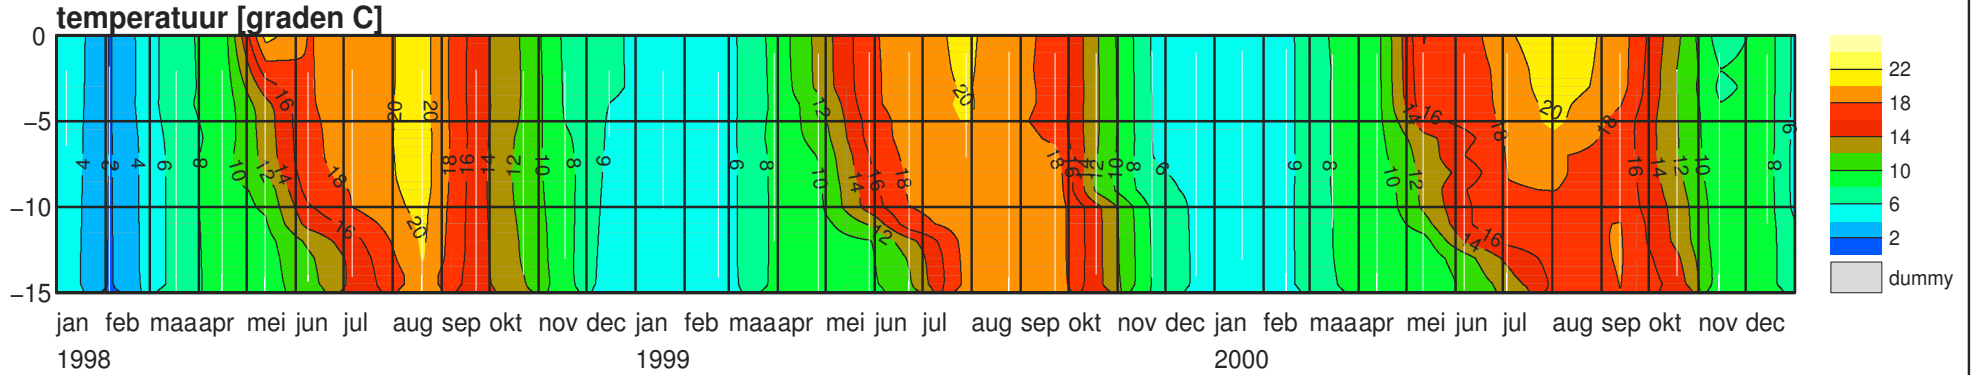

VTSO – put Middelplaten