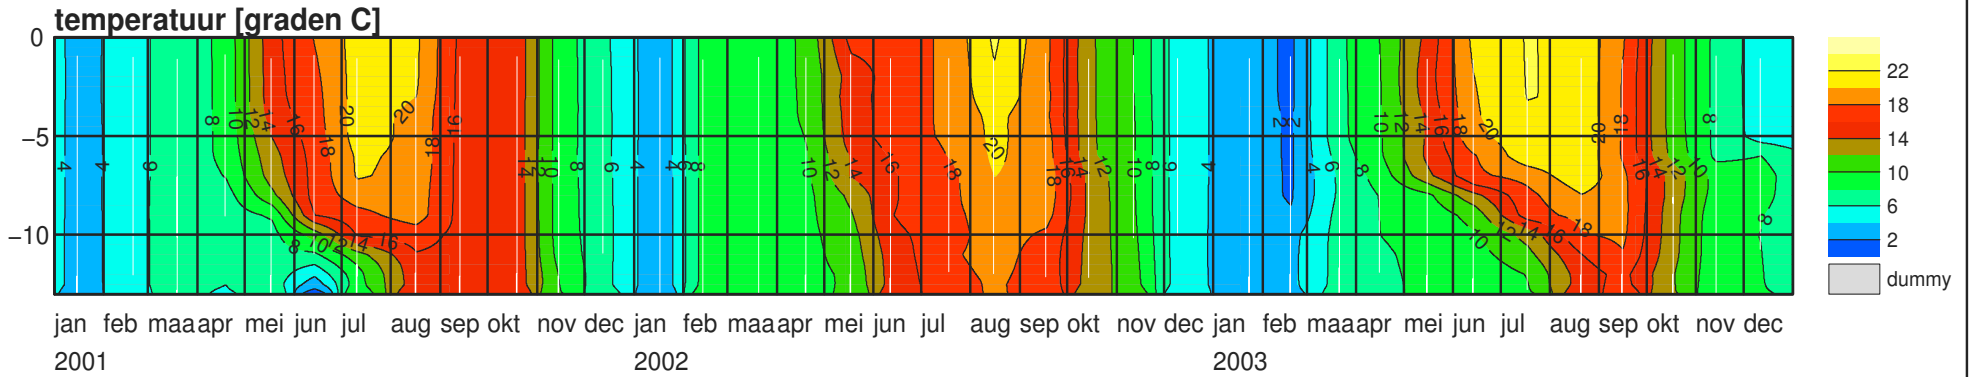

VTSO – put Vrouwenpolder

VTSO – put Vrouwenpolder

VTSO – put Oostwating

VTSO – put Oostwating

VTSO – put Oostwating

VTSO – put Oostwatering

VTSO – put Oostwating

VTSO – put De Piet