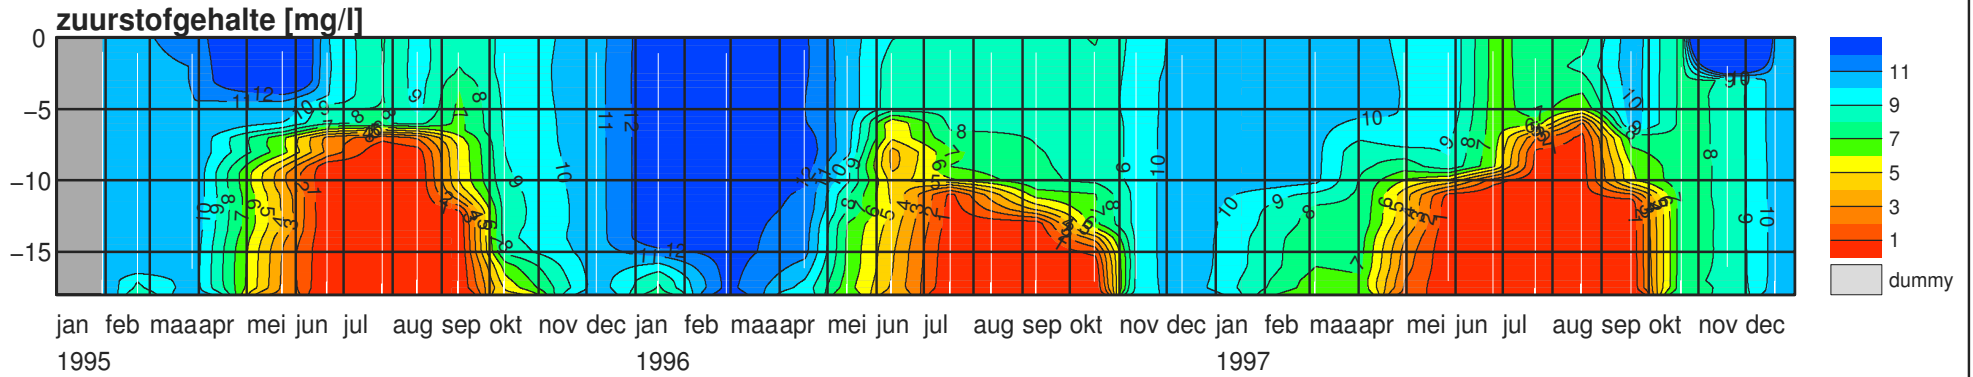

VTSO – put Vrouwenpolder

VTSO – put Vrouwenpolder

VTSO – put Oostwating

VTSO – put Oostwating

VTSO – put Oostwating

VTSO – put Oostwatering

VTSO – put Oostwating

VTSO – put De Piet