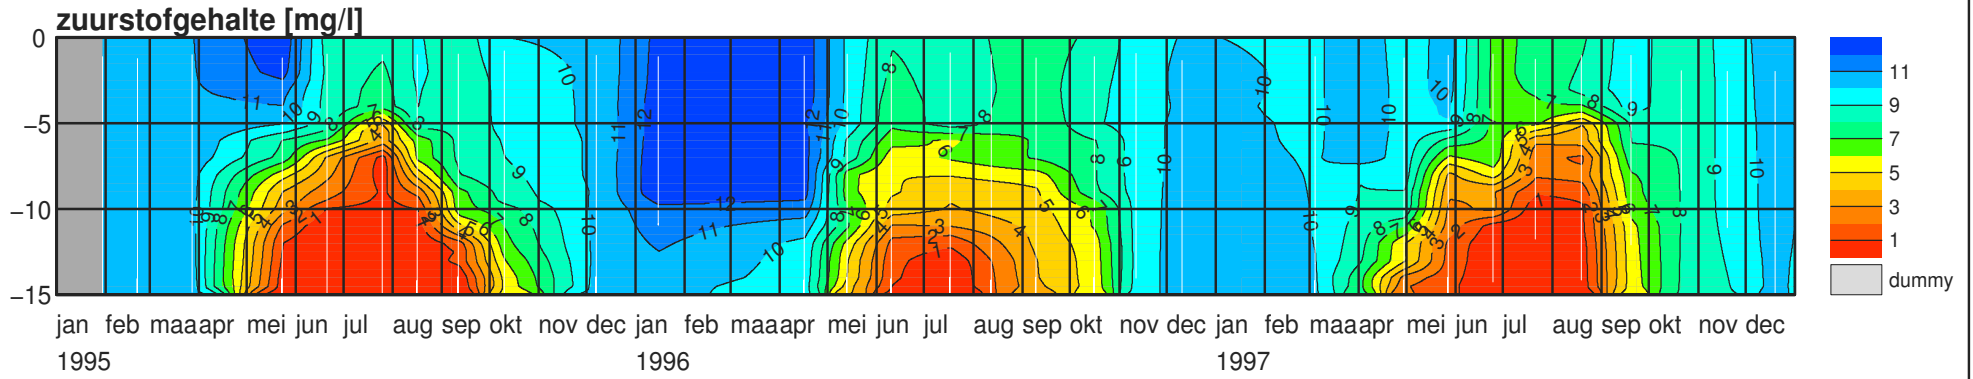

VTSO – put Middelpaten