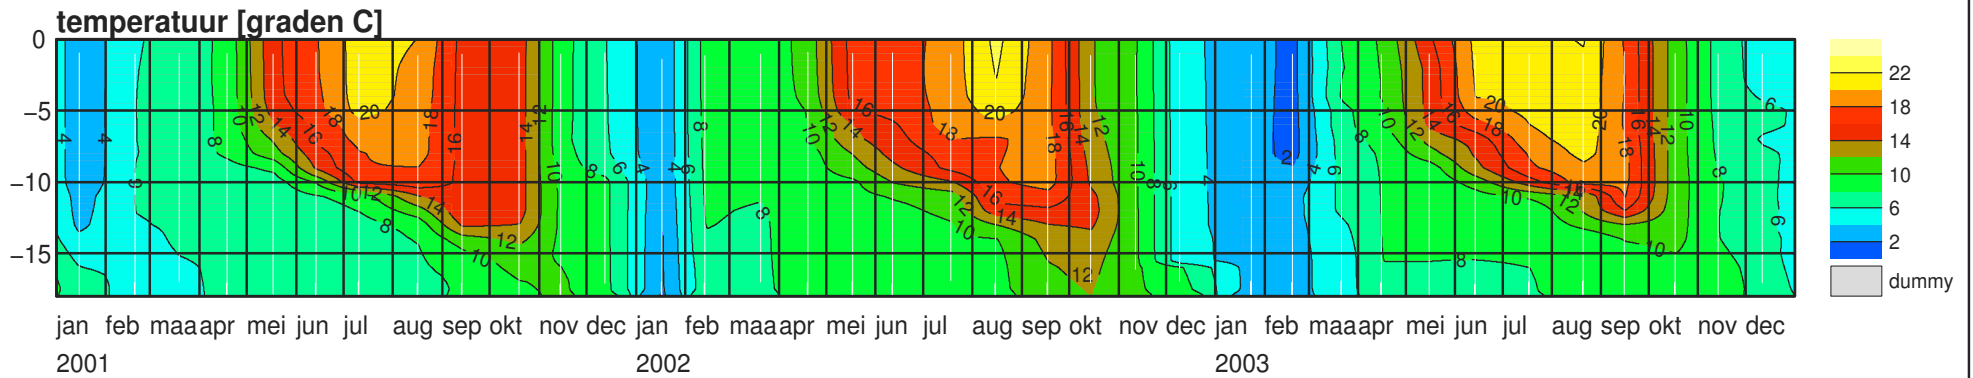

VTSO – put De Piet