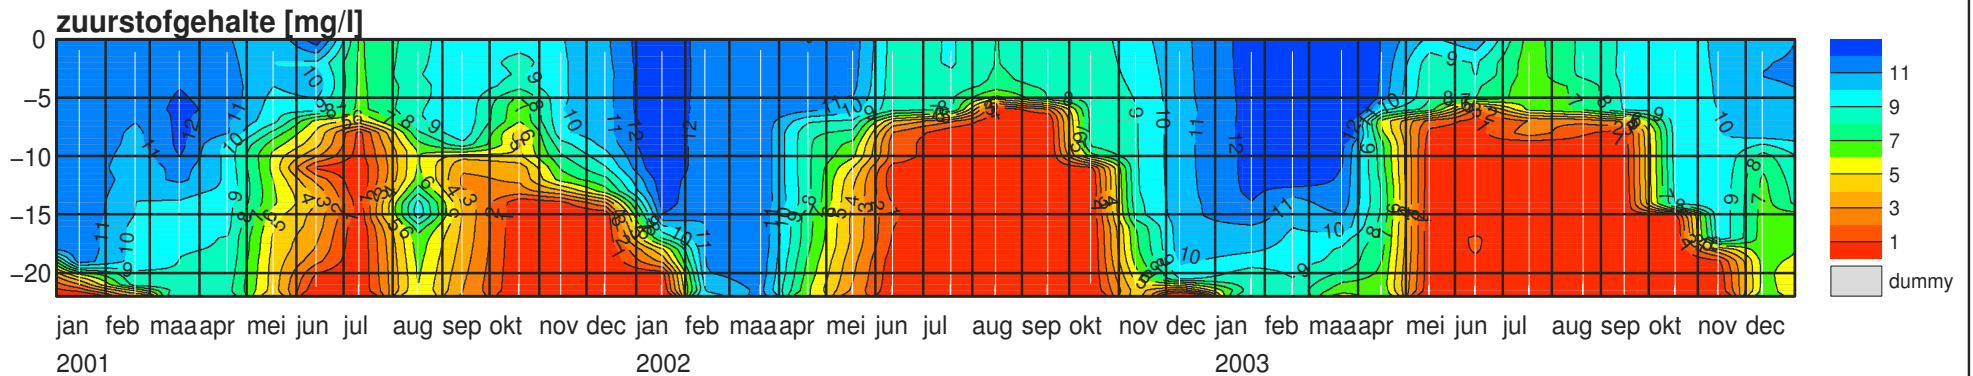

VTSO – put Vrouwenpolder

VTSO – put Vrouwenpolder

VTSO – put Oostwating

VTSO – put Oostwating

VTSO – put Oostwating

VTSO – put Oostwatering

VTSO – put Oostwating

VTSO – put De Piet

VTSO – put De Piet

VTSO – put De Piet

VTSO – put De Piet

VTSO – put De Piet

VTSO – put Soelekerke

VTSO – put Soelekerke

VTSO – put Soelekerke

VTSO – put Soelekerke