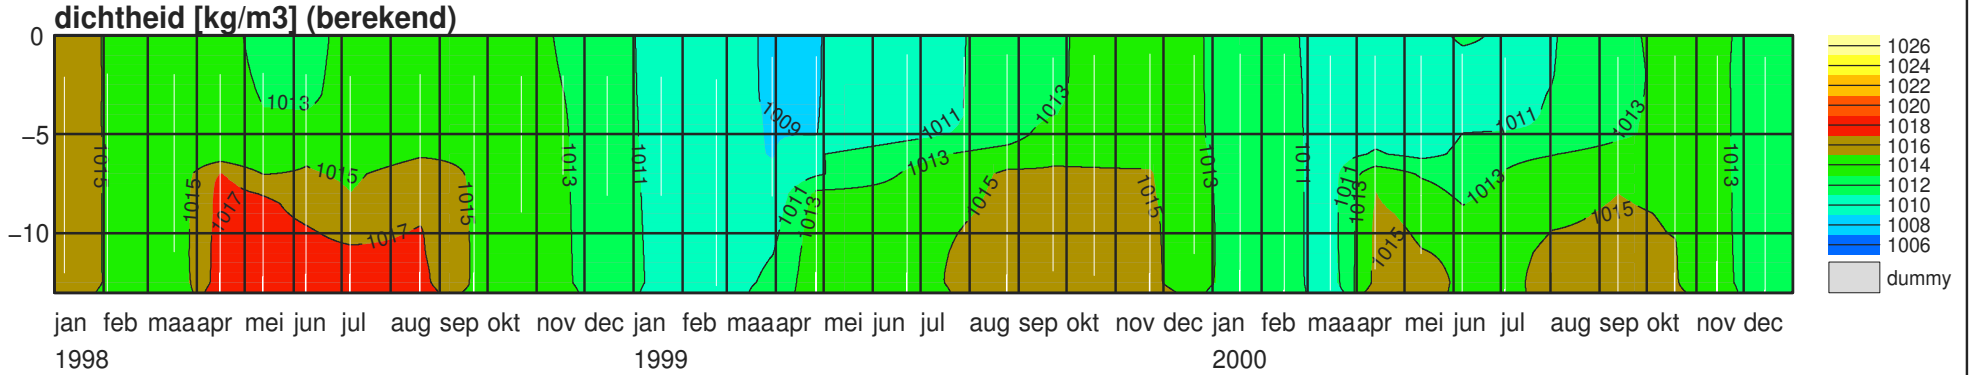

VTSO – put Vrouwenpolder

VTSO – put Vrouwenpolder

VTSO – put Oostwating

VTSO – put Oostwating

VTSO – put Oostwating

VTSO – put Oostwatering

VTSO – put Oostwating

VTSO – put De Piet