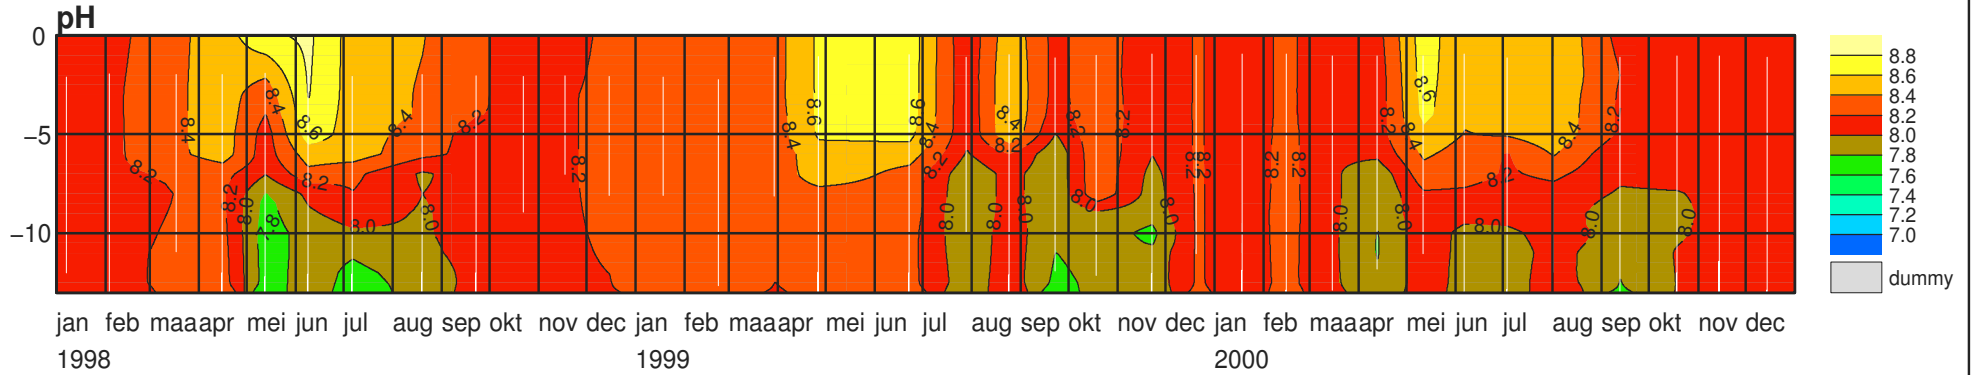

VTSO – put Vrouwenpolder

VTSO – put Vrouwenpolder

VTSO – put Oostwating

VTSO – put Oostwating

VTSO – put Oostwating

VTSO – put Oostwatering

VTSO – put Oostwating

VTSO – put De Piet