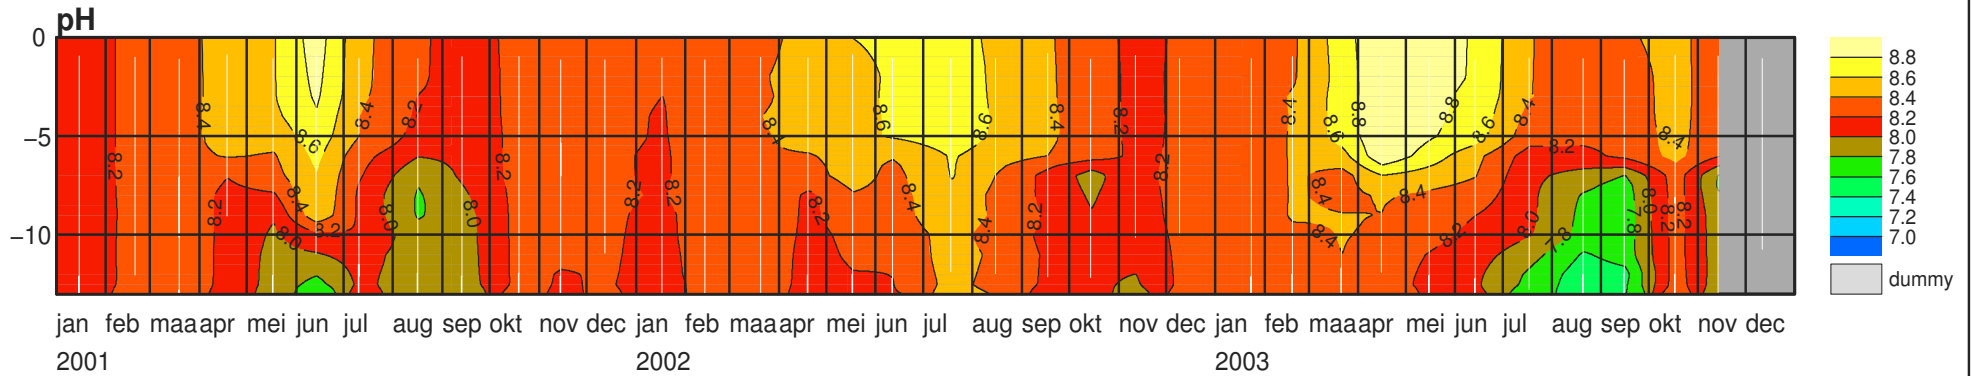

VTSO – put Vrouwenpolder

VTSO – put Vrouwenpolder

VTSO – put Oostwating

VTSO – put Oostwating

VTSO – put Oostwating

VTSO – put Oostwatering

VTSO – put Oostwating

VTSO – put De Piet