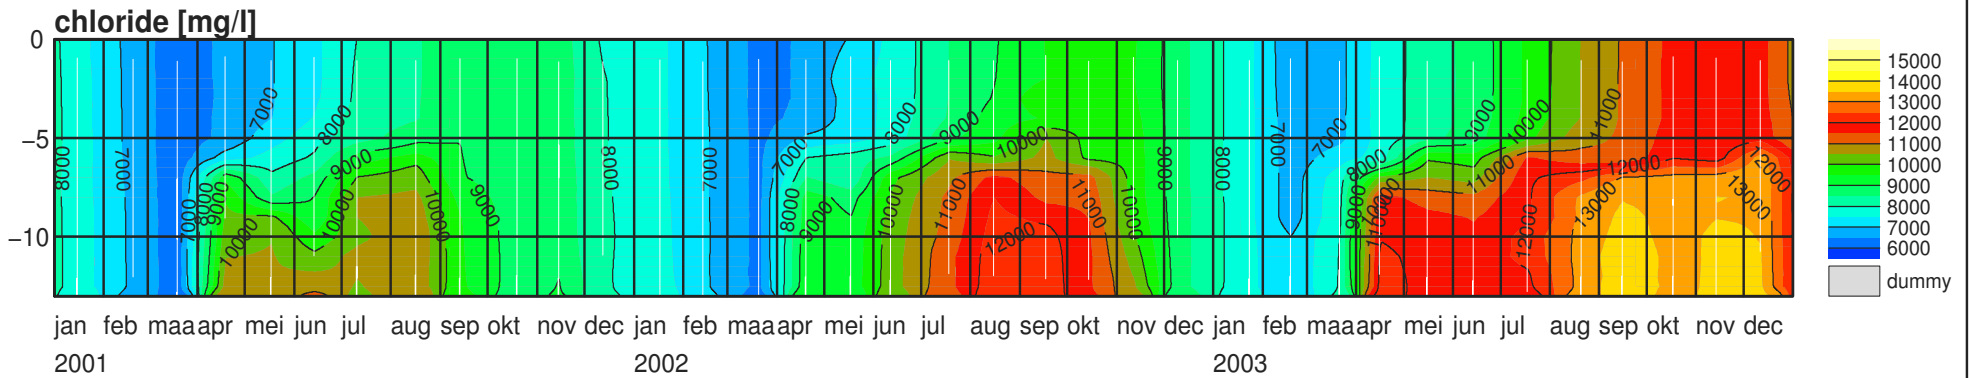

VTSO – put Vrouwenpolder

VTSO – put Vrouwenpolder

VTSO – put Oostwating

VTSO – put Oostwating

VTSO – put Oostwating

VTSO – put Oostwatering

VTSO – put Oostwating

VTSO – put De Piet