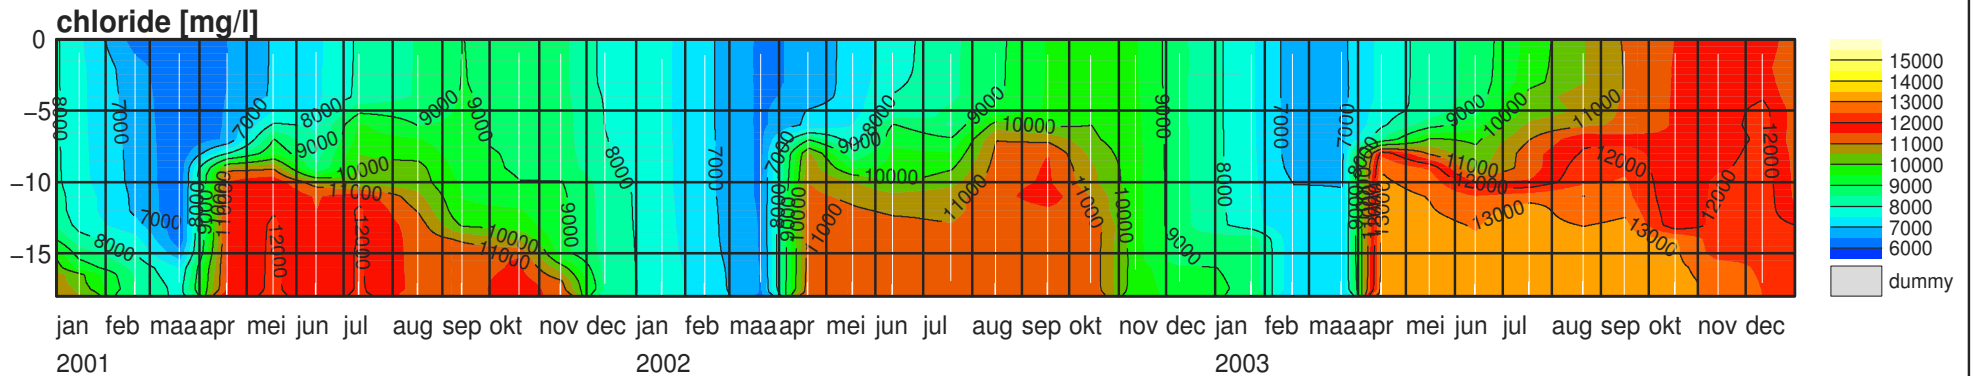

VTSO – put De Piet