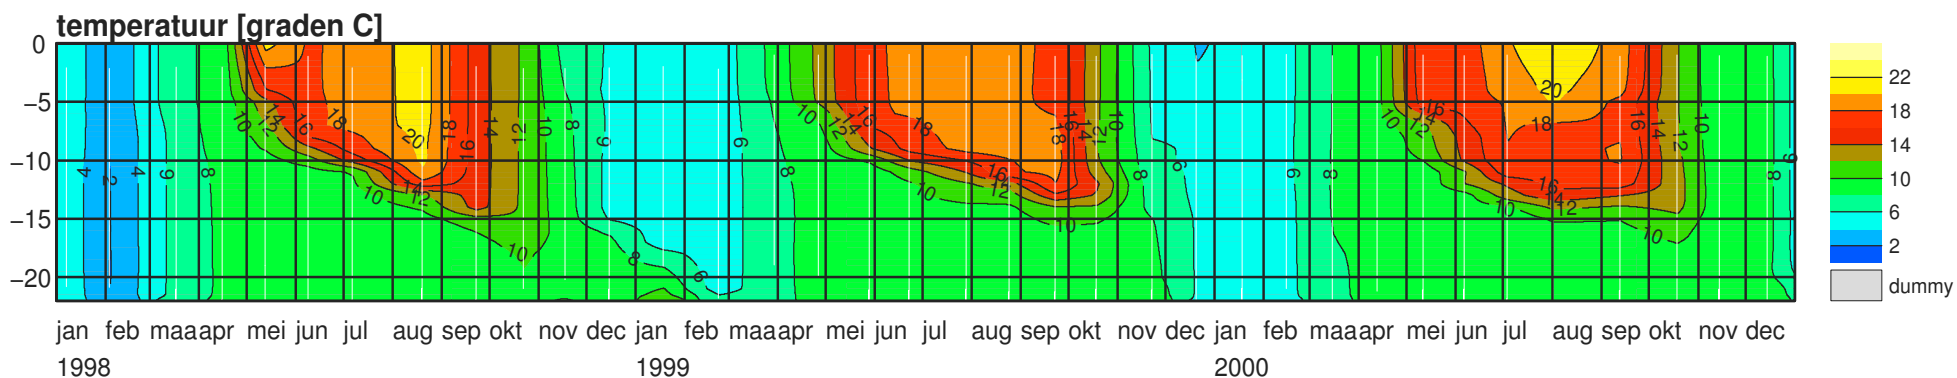

VTSO – put Vrouwenpolder

VTSO – put Vrouwenpolder

VTSO – put Oostwating

VTSO – put Oostwating

VTSO – put Oostwating

VTSO – put Oostwatering

VTSO – put Oostwating

VTSO – put De Piet

VTSO – put De Piet

VTSO – put De Piet

VTSO – put De Piet

VTSO – put De Piet

VTSO – put Soelekerke

VTSO – put Soelekerke

VTSO – put Soelekerke

VTSO – put Soelekerke