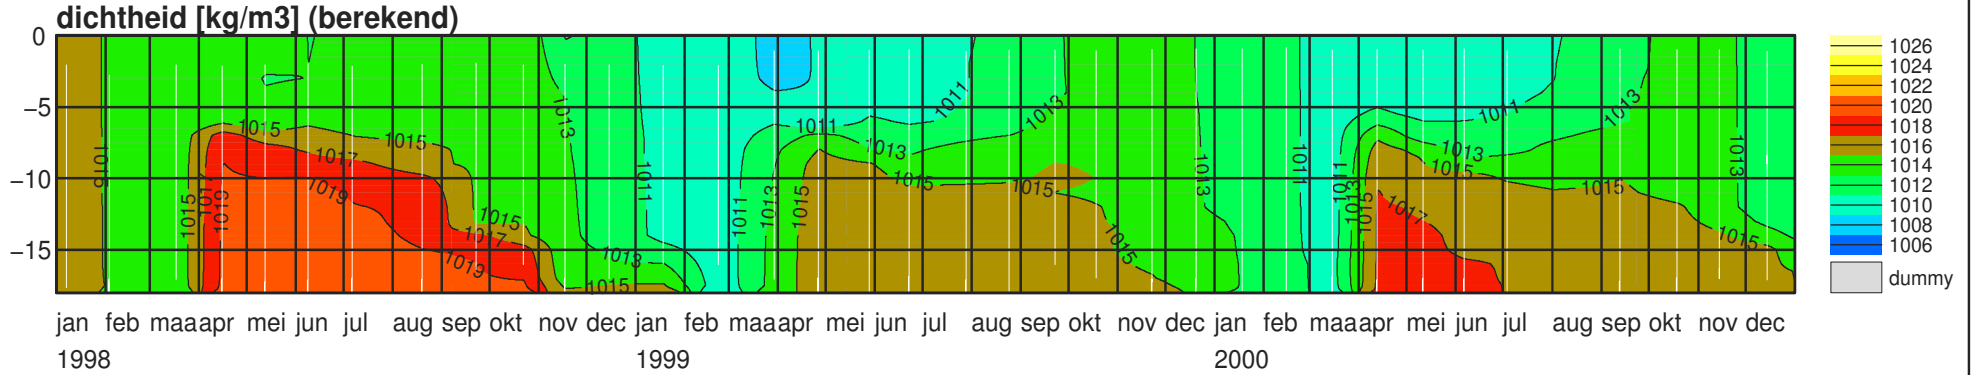

VTSO – put De Piet