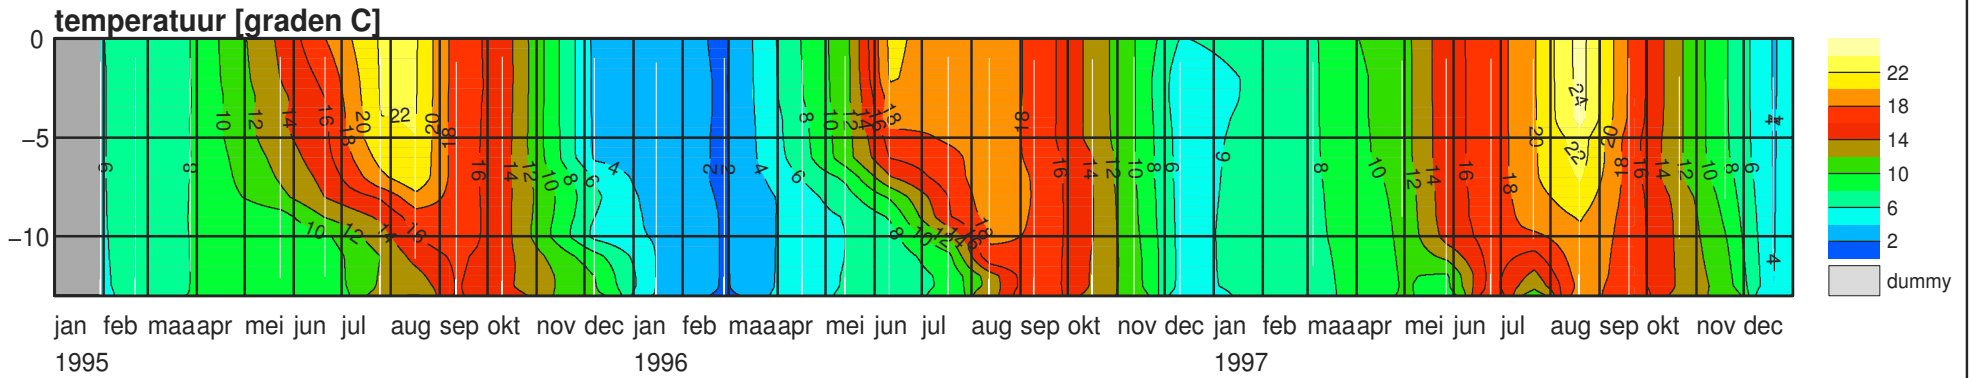

VTSO – put Vrouwenpolder

VTSO – put Vrouwenpolder

VTSO – put Oostwating

VTSO – put Oostwating

VTSO – put Oostwating

VTSO – put Oostwatering

VTSO – put Oostwating

VTSO – put De Piet