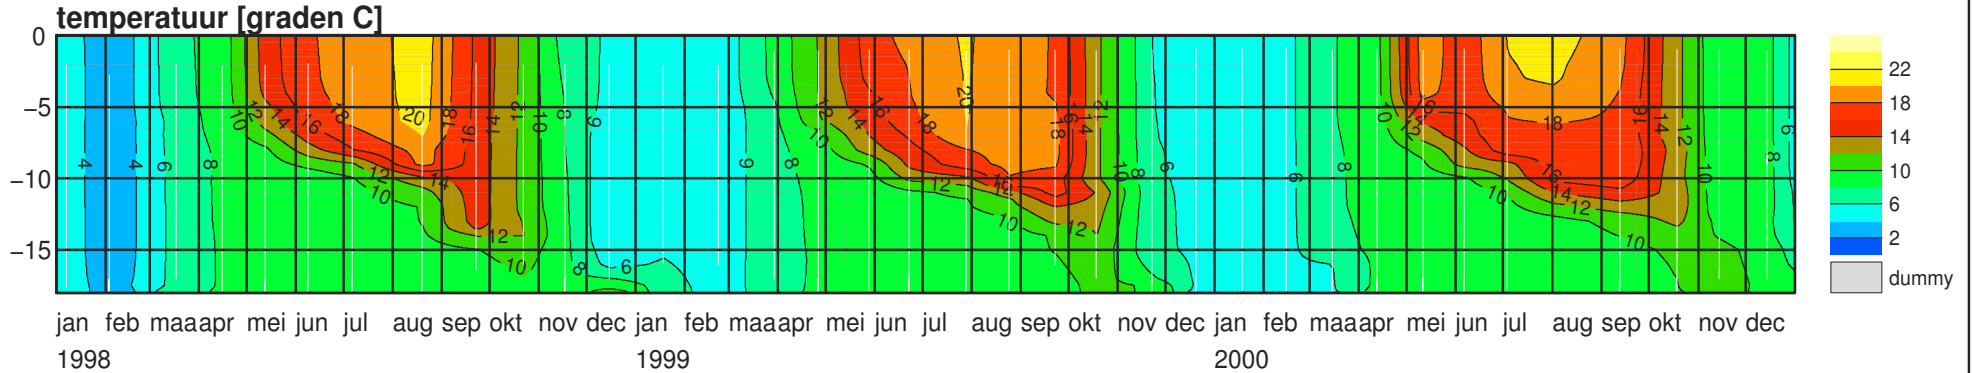

VTSO – put De Piet