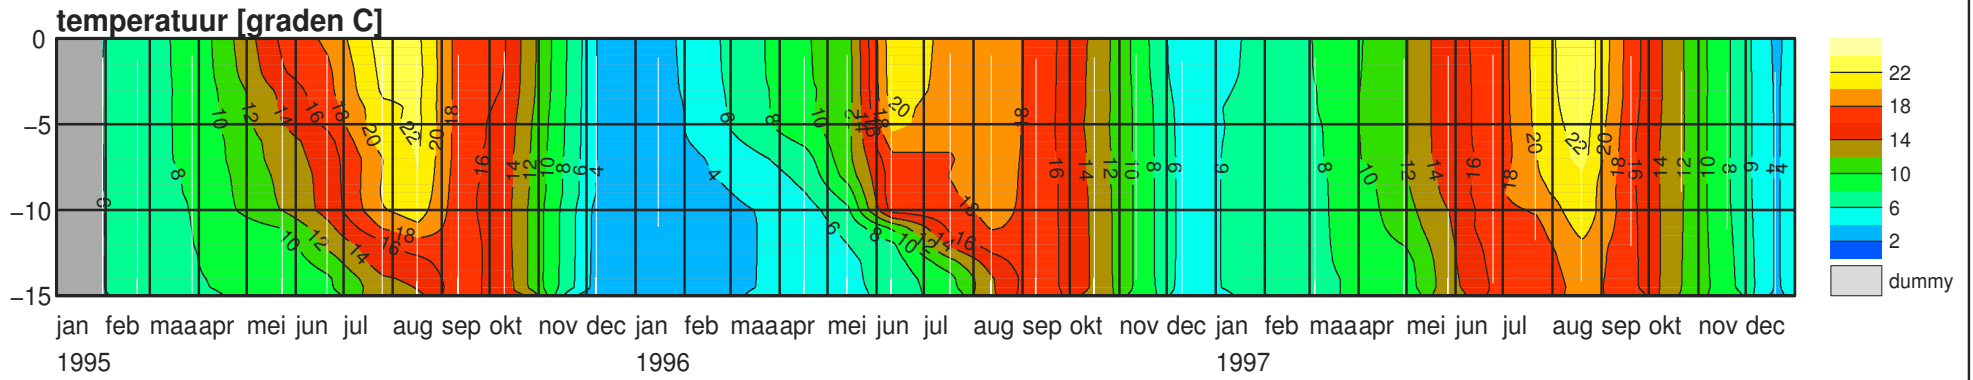

VTSO – put Middelplaten