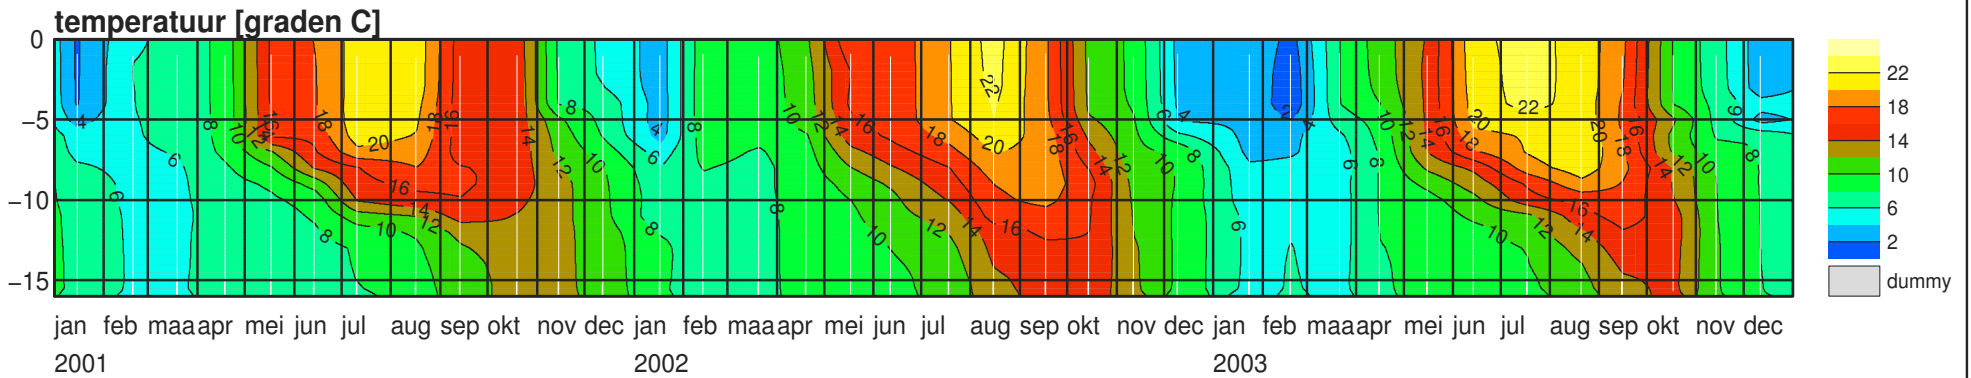

VTSO – put Soelekerke

VTSO – put Middelpaten

VTSO – put Middelplaten

VTSO – put Middelplaten

VTSO – put Middelpalen

VTSO – put Middelplaten

VTSO – put Kortgene

VTSO – put Kortgene

VTSO – put Kortgene

VTSO – put Kortgene

VTSO – put Kortgene

VTSO – put Zandkreek

VTSO – put Zandkreek

VTSO – put Zandkreek

VTSO – put Zandkreek

VTSO – put Zandkreek