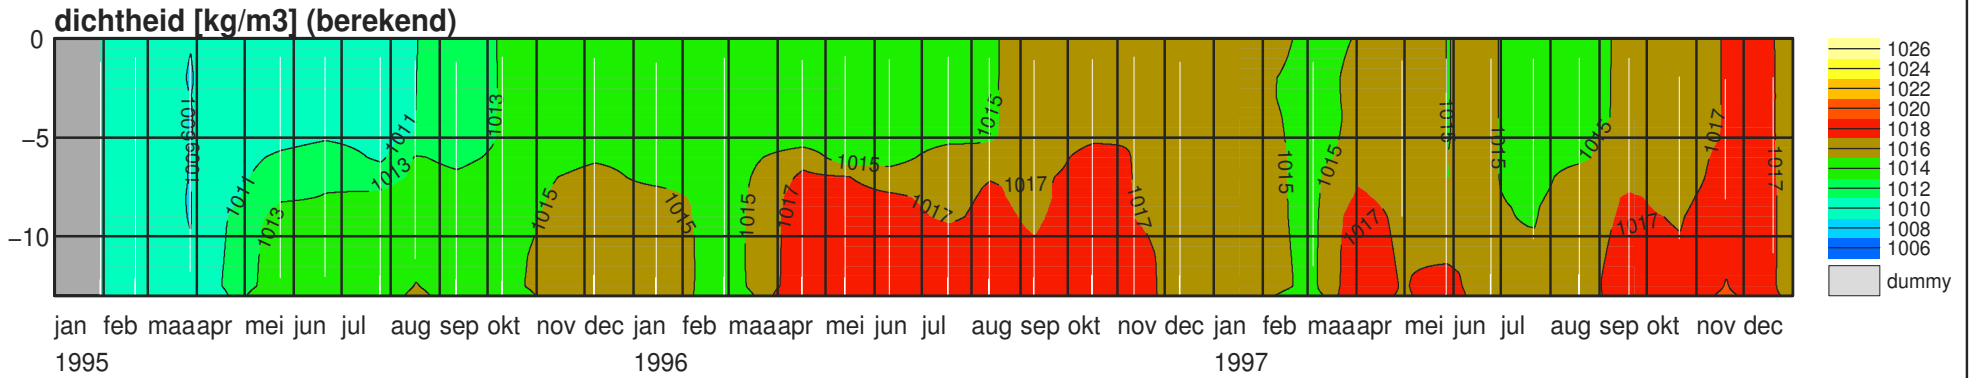

VTSO – put Vrouwenpolder

VTSO – put Vrouwenpolder

VTSO – put Oostwating

VTSO – put Oostwating

VTSO – put Oostwating

VTSO – put Oostwatering

VTSO – put Oostwating

VTSO – put De Piet