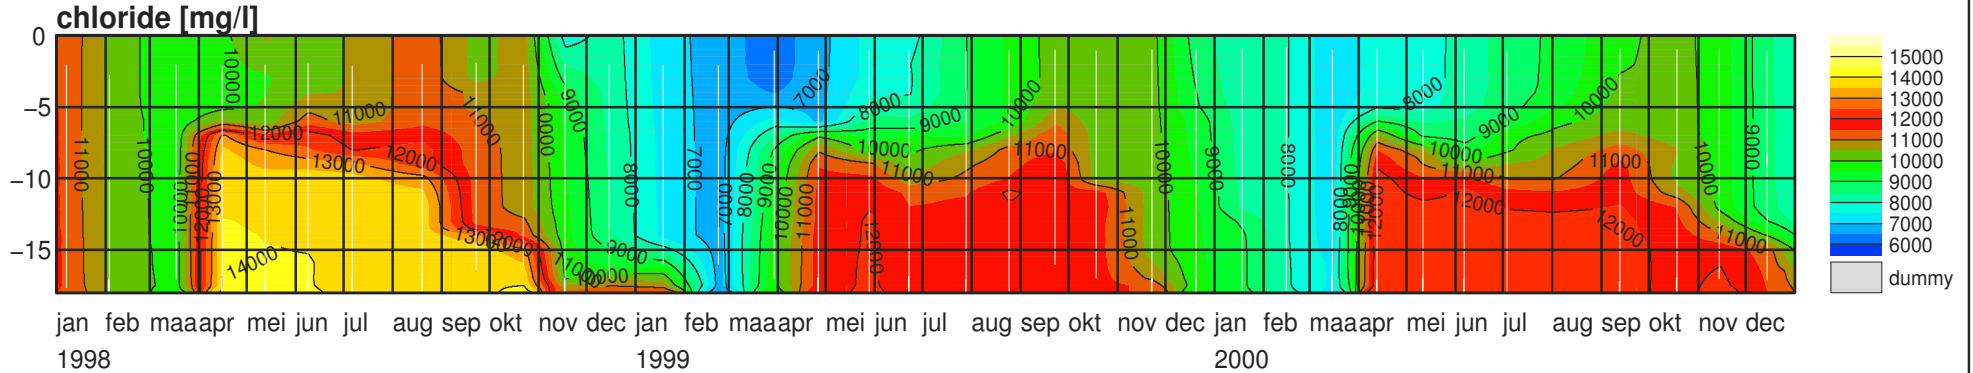

VTSO – put De Piet