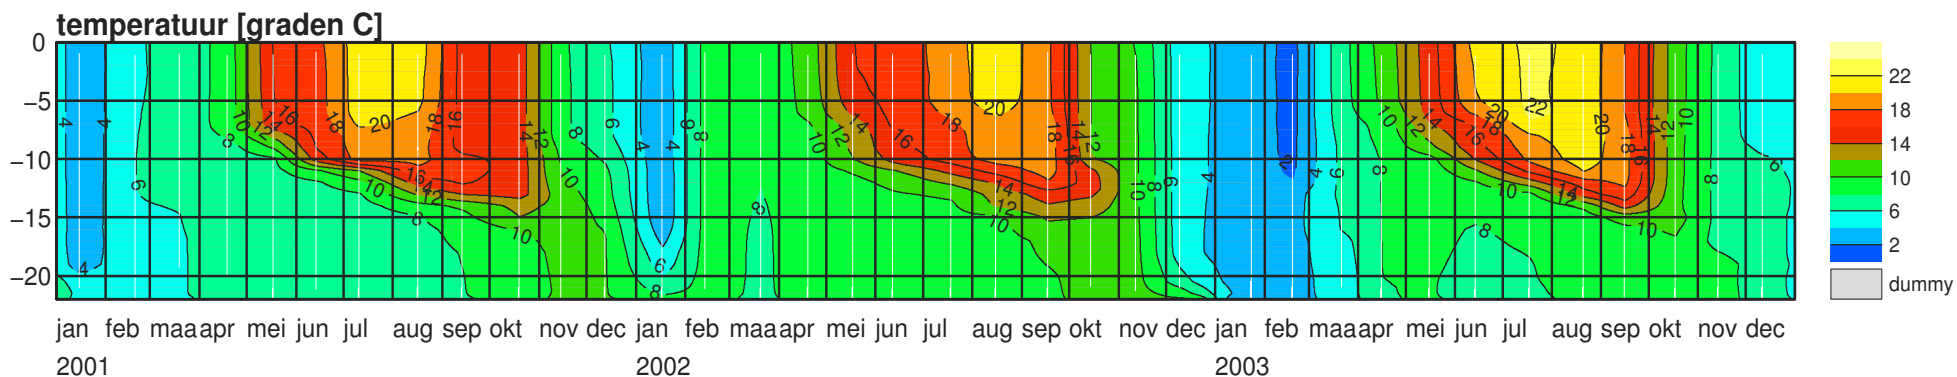

VTSO – put Vrouwenpolder

VTSO – put Vrouwenpolder

VTSO – put Oostwating

VTSO – put Oostwating

VTSO – put Oostwating

VTSO – put Oostwatering

VTSO – put Oostwating

VTSO – put De Piet

VTSO – put De Piet

VTSO – put De Piet

VTSO – put De Piet

VTSO – put De Piet

VTSO – put Soelekerke

VTSO – put Soelekerke

VTSO – put Soelekerke

VTSO – put Soelekerke